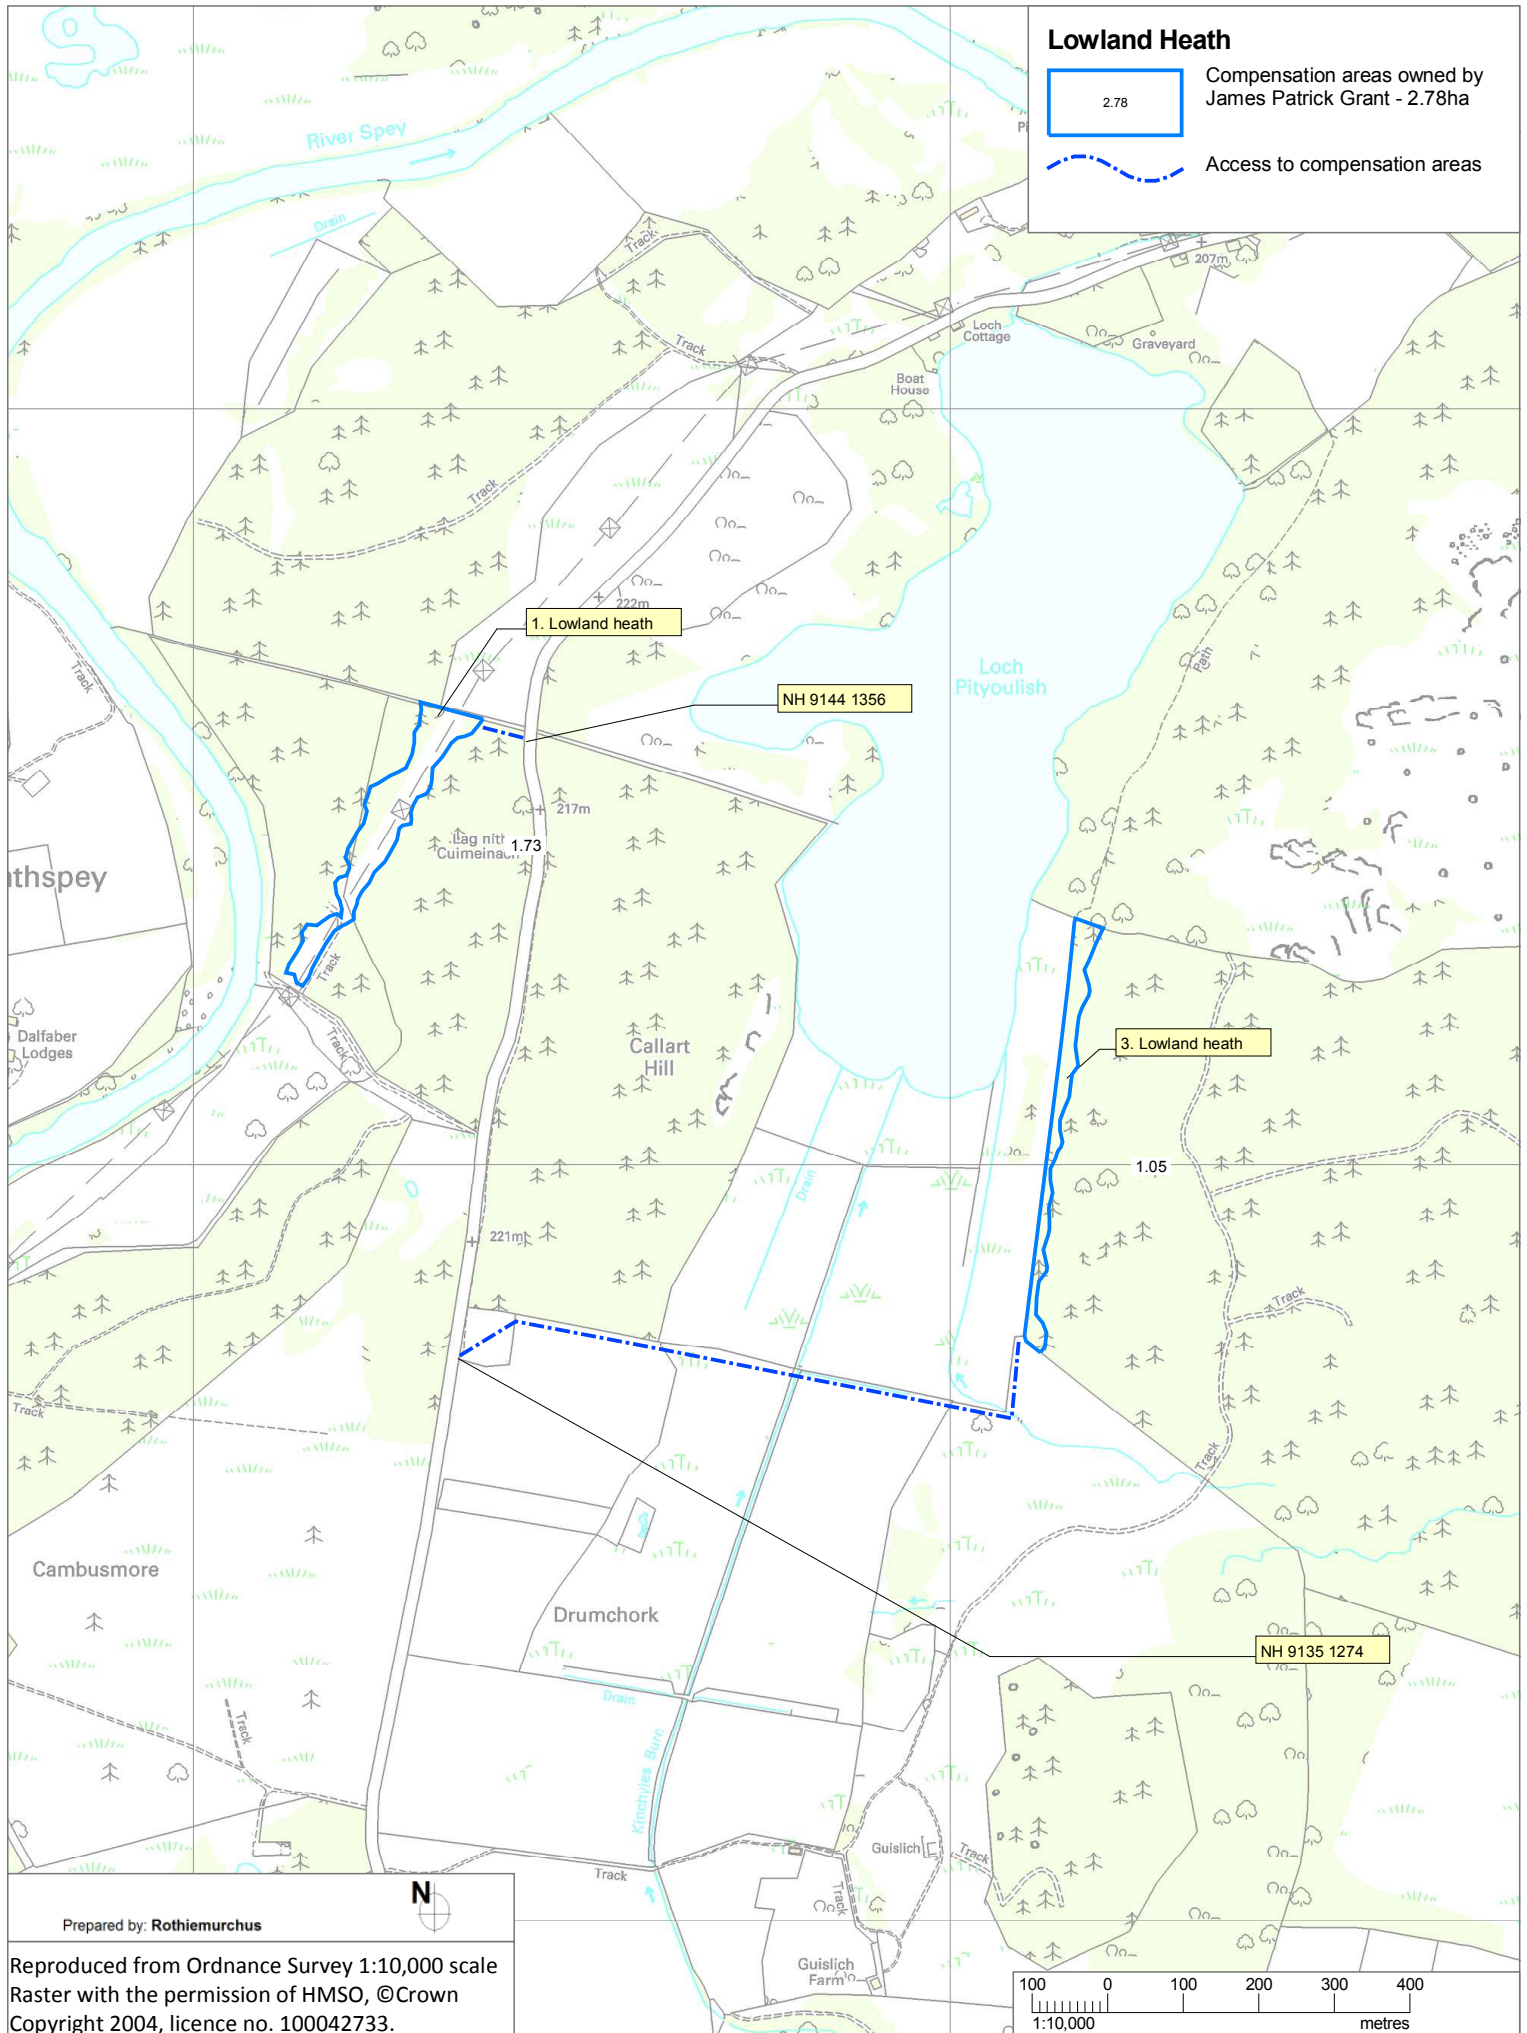

Compensatory Habitat Subjects

Plan 4.1: James Grant - Lowland Heath

Lowland Heath

Compensation areas owned by James Patrick Grant - 2.78ha

Access to compensation areas

1. Lowland heath

NH 9144 1356

3. Lowland heath

1.05

NH 9135 1274

Prepared by: Rothiemurchus

Reproduced from Ordnance Survey 1:10,000 scale Raster with the permission of HMSO, © Crown Copyright 2004, licence no. 100042733.